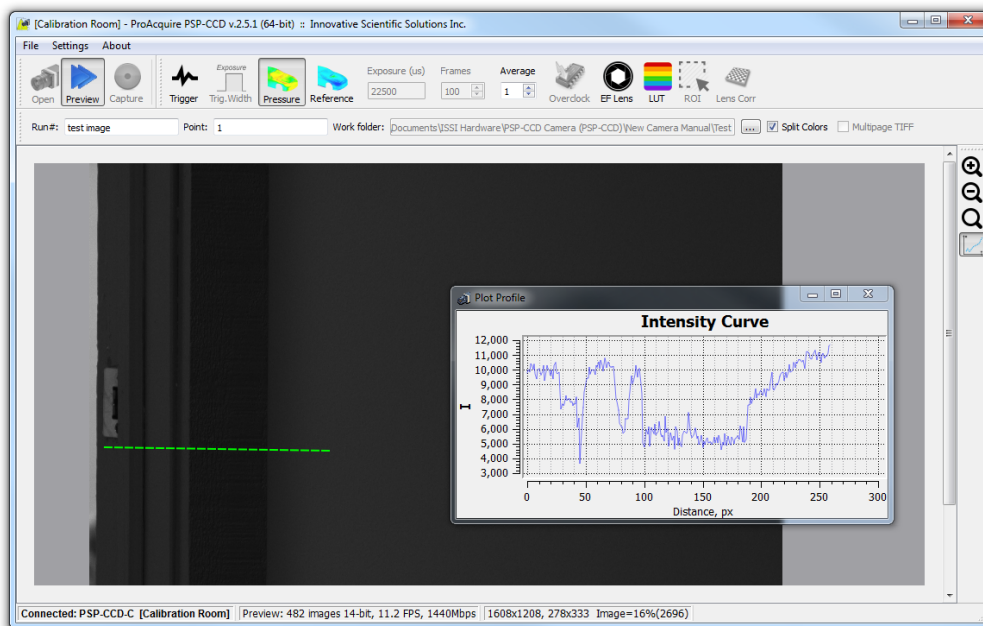

## ProAcquire

(Product ID: OMS-30a)

OMS ProAcquire is a software interface for ISSI cameras for data acquisition. ProAcquire is a simple, easy to use interface that operates with both monochrome and color CCD cameras supplied by ISSI. A single-camera version and multi-camera version are available. The multi-camera platform incorporates multiple cameras of subsystems into a single user interface and gives control of cameras and other acquisition hardware to the system operator.